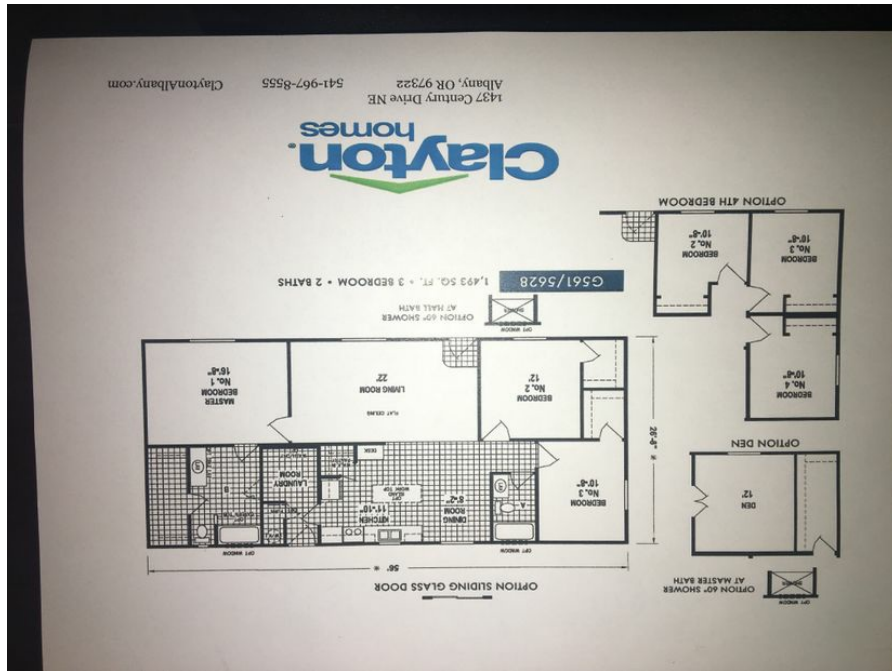

**1218 CT** Model number: 1218 CT

**3 beds • 2 baths • 1624 sq.ft. • 28' width • 58' depth**

Our home building facilities invest in continuous product and process improvements. Plans, dimensions, features, materials, specifications and availability are subject to change without notice or obligation. Renderings and floor plans are representative likenesses of our homes and may differ from the actual homes. We invite you to tour a Home Center near you and inspect the highest value in quality housing available or call (541) 967-8555 to speak with a Home Consultant. Copyright 2017, CMH. All rights reserved.