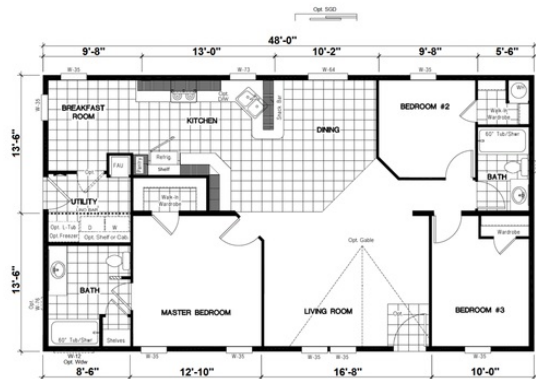

DRM483F 48' DREAM

DRM483F 48' DREAM

Model number: 72DRM28483CH18

3 beds • 2 baths • 1344 sq.ft. • 28' width • 48' depth

Our home building facilities invest in continuous product and process improvements. Plans, dimensions, features, materials, specifications and availability are subject to change without notice or obligation. Renderings and floor plans are representative likenesses of our homes and may differ from the actual homes. We invite you to tour a Home Center near you and inspect the highest value in quality housing available or call (541) 967-8555 to speak with a Home Consultant. Copyright 2017, CMH. All rights reserved.

DREAM SERIES SILVER 27x48 DRM 483F
3 BEDROOM, 2 BATH - 1,296 SQ. FT.

27 WIDE

Opt. Glamour Bath

REV 09/17/05

DRM483F 48' DREAM Model number: 72DRM28483CH18

3 beds • 2 baths • 1344 sq.ft. • 28' width • 48' depth