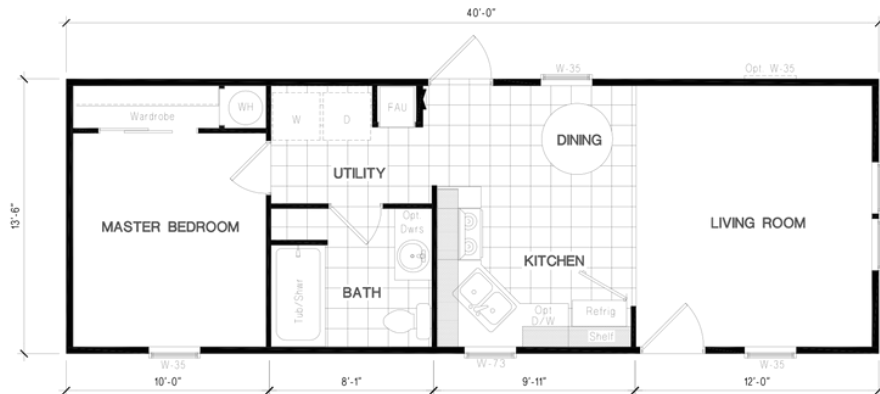

DRM401M 40' DREAM

DRM401M 40' DREAM

Model number: 72DRM14401AH18

1 beds • 1 baths • 560 sq.ft. • 14' width • 40' depth

Our home building facilities invest in continuous product and process improvements. Plans, dimensions, features, materials, specifications and availability are subject to change without notice or obligation. Renderings and floor plans are representative likenesses of our homes and may differ from the actual homes. We invite you to tour a Home Center near you and inspect the highest value in quality housing available or call (541) 967-8555 to speak with a Home Consultant. Copyright 2017, CMH. All rights reserved.

DRM401M 40' DREAM

Model number: 72DRM14401AH18

1 beds • 1 baths • 560 sq.ft. • 14' width • 40' depth

Our home building facilities invest in continuous product and process improvements. Plans, dimensions, features, materials, specifications and availability are subject to change without notice or obligation. Renderings and floor plans are representative likenesses of our homes and may differ from the actual homes. We invite you to tour a Home Center near you and inspect the highest value in quality housing available or call (541) 967-8555 to speak with a Home Consultant. Copyright 2017, CMH. All rights reserved.