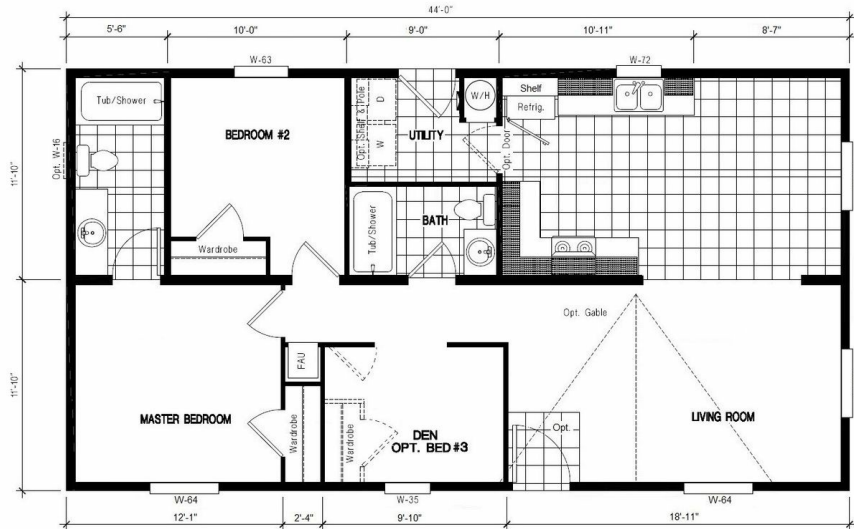

DRM442A 2444' DREAM

DRM442A 2444' DREAM Model number: 72DRM24443BH19

2 beds • 2 baths • 1056 sq.ft. • 24' width • 44' depth

Our home building facilities invest in continuous product and process improvements. Plans, dimensions, features, materials, specifications and availability are subject to change without notice or obligation. Renderings and floor plans are representative likenesses of our homes and may differ from the actual homes. We invite you to tour a Home Center near you and inspect the highest value in quality housing available or call (541) 967-8555 to speak with a Home Consultant. Copyright 2017, CMH. All rights reserved.